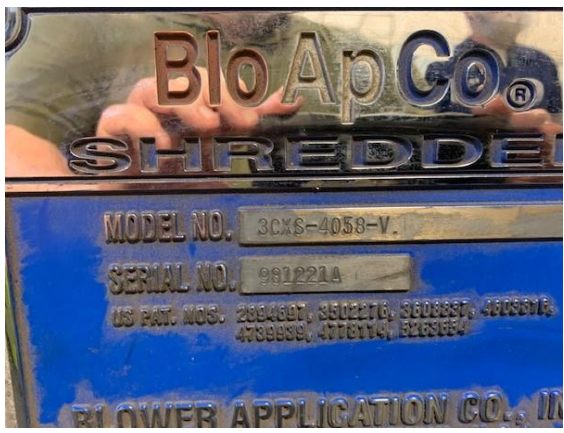

SHREDDER

PHOTOGRAPHS

Item ID: 19-293