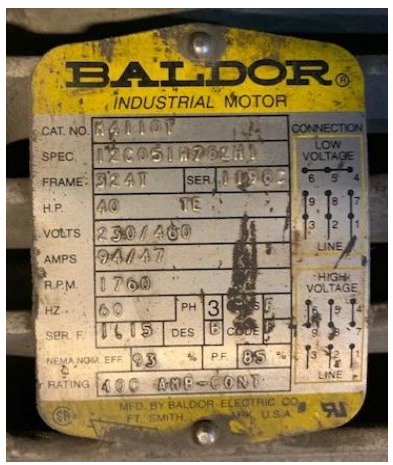

SHREDDER

PHOTOGRAPHS

Item ID: 19-293